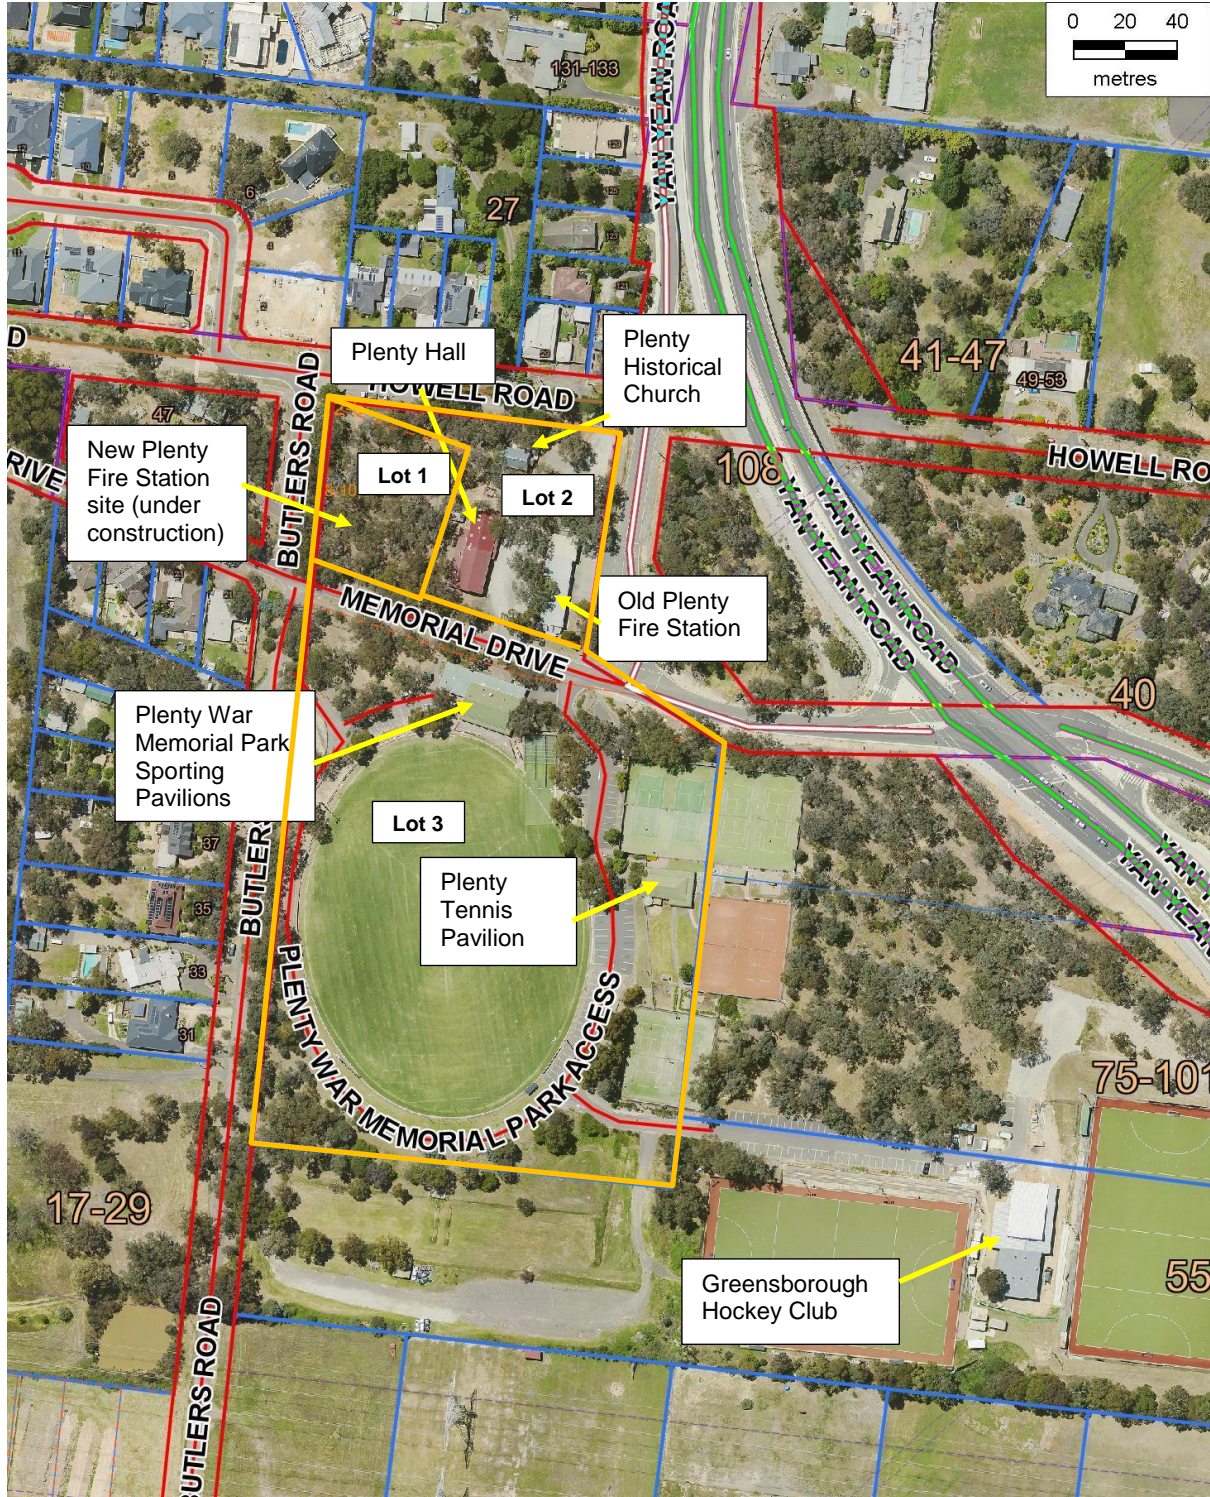

Aerial Plan of Land – 109-115 Yan Yean Road, Plenty

The property is zone Public Park and Recreation Zone and is affected by the Bushfire Management Overlay, Heritage Overlay – No 248 (the details of the Heritage significance is detailed below).